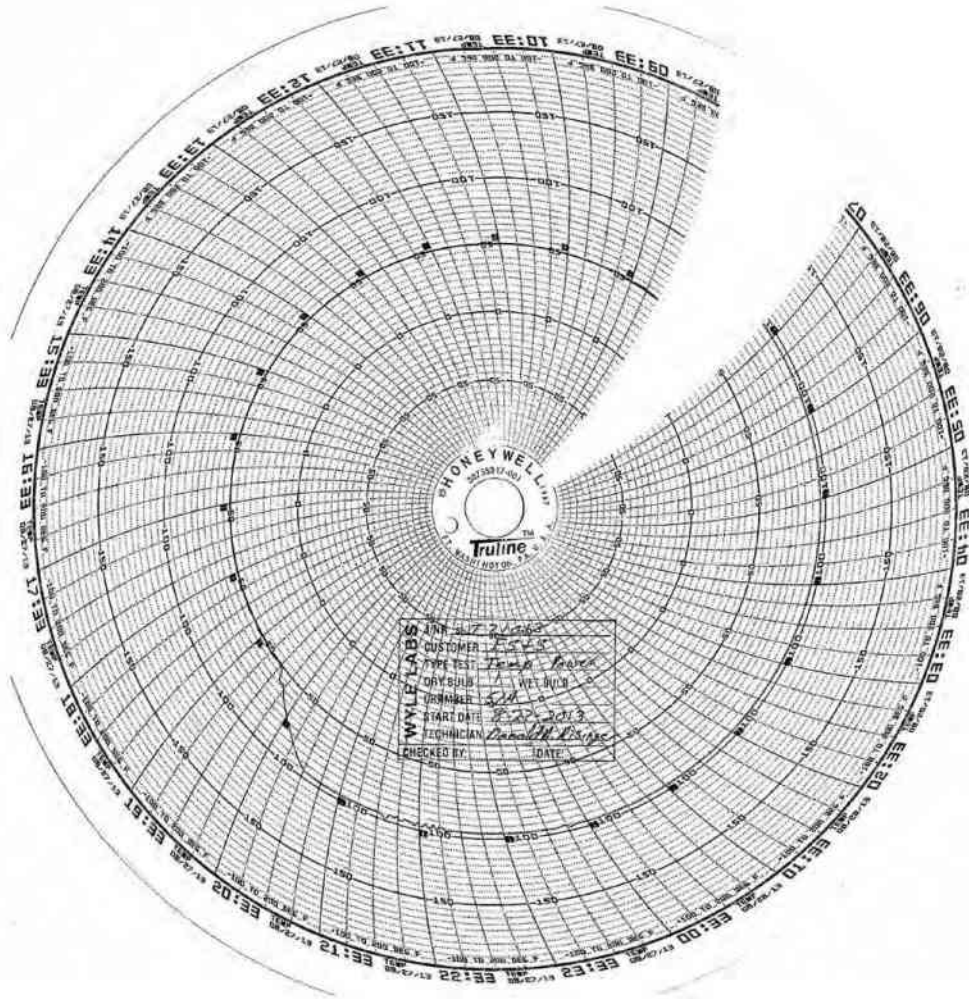

**ATTACHMENT E**  
**OPERATING ENVIRONMENTAL TEST DATA**

---

WYLE LABORATORIES, INC.  
Huntsville Facility

TEMPERATURE/POWER VARIATION TEST DATA

---

WYLE LABORATORIES, INC.  
Huntsville Facility

WYLE LABORATORIES, INC.  
Huntsville Facility