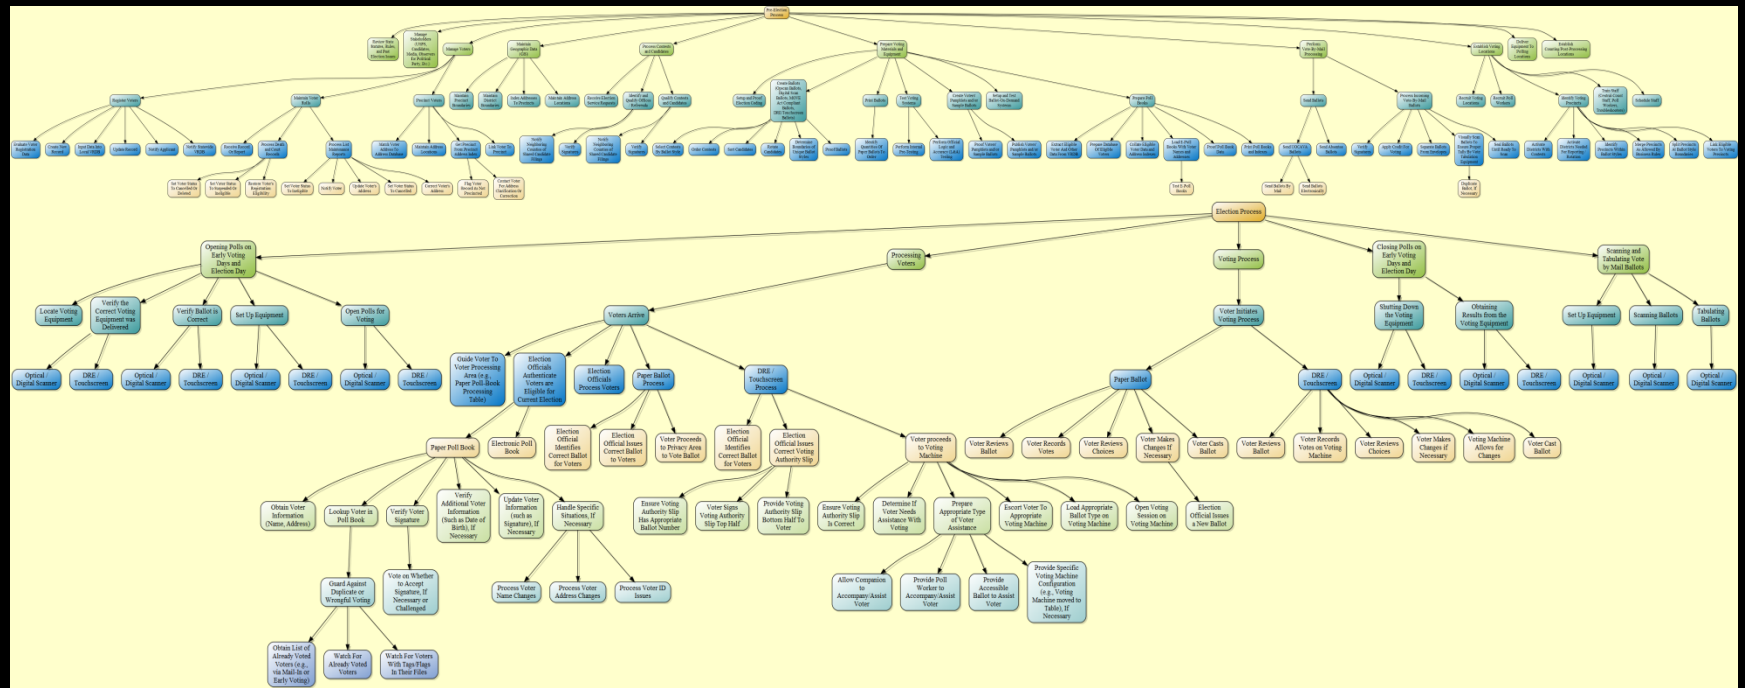

A

Throwback Thursday Mix

UN

N.R.

IN OUT

TDK

High Bias 70µs EQ

SA

90

VVSG

←
PATH

**PLEASE USE FENCED
& MARKED PATHS
HELP SAVE THE DUNES**

**PICK IT UP
DISPOSE PROPERLY**

**Please
Don't Litter**

PER ORDER CITY OF NEWBURYPORT FINES UP TO \$150

PATH →

It's all about

PRINCIPLES

Scope
Management