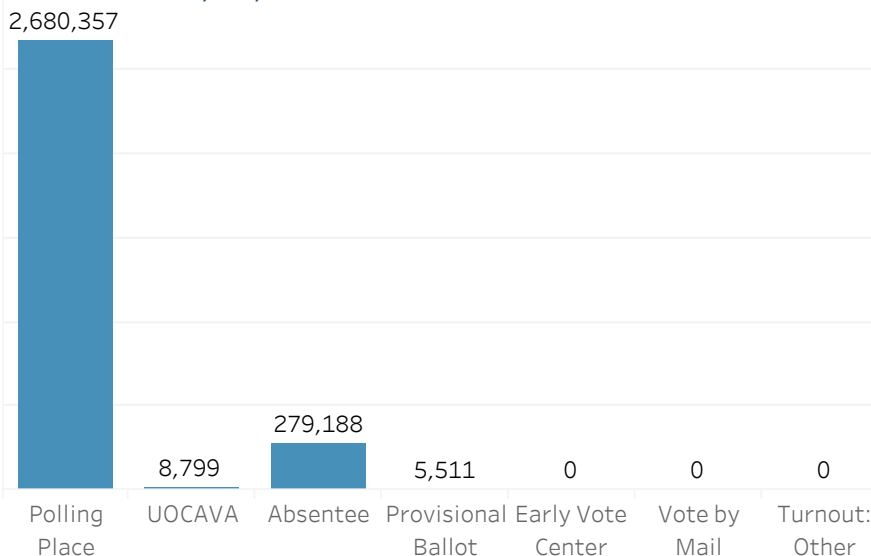

Section F - Turnout by Method

Turnout Total: 2,973,855

Note: Some fields may be blank or zero due to data not being reported or jurisdictions not collecting that data.