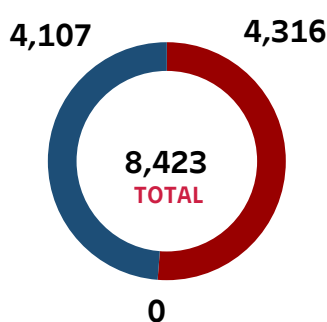

Section B - UOCAVA

Ballots Transmitted

Ballots Counted

Ballots Rejected

- Uniformed Service
- Non-military Overseas
- Other

0
TOTAL

Section E - Provisional Ballots

Provisional Ballot Total: 5,511