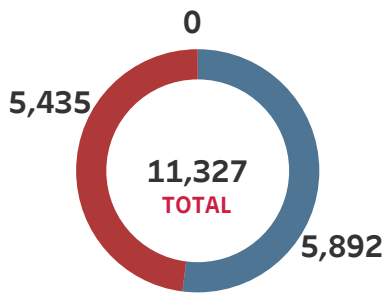

Section B - UOCAVA

Ballots Transmitted

Ballots Counted

Ballots Rejected

- Uniformed Service
- Non-military Overseas
- Other

0
TOTAL

Section E - Provisional Ballots

Provisional Ballot Total: 5,511