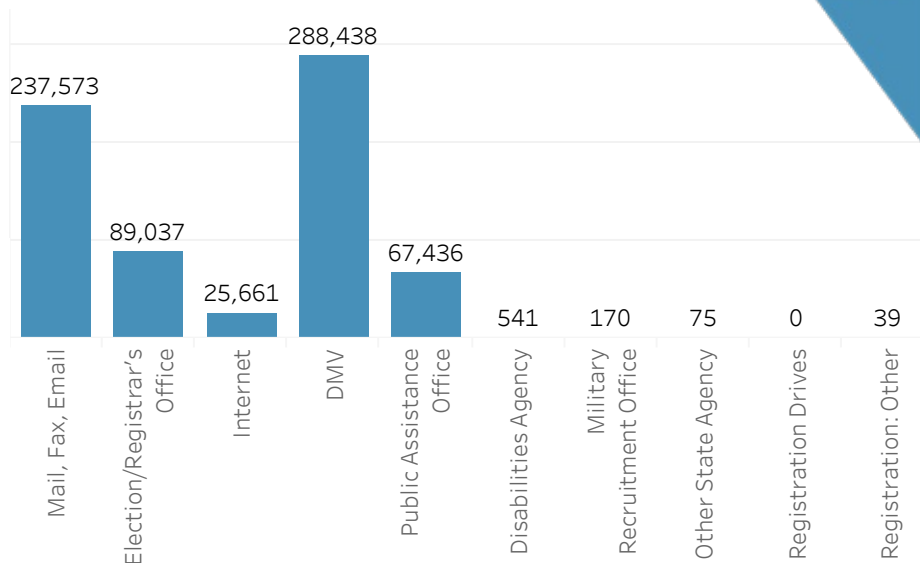

## MISSOURI

### Section A - Voter Registration

Total Registered Voters

**4,215,860**

Registration Forms Received

**2,133,688**

Confirmation Notifications Sent

**483,037**

### Registration Form Source