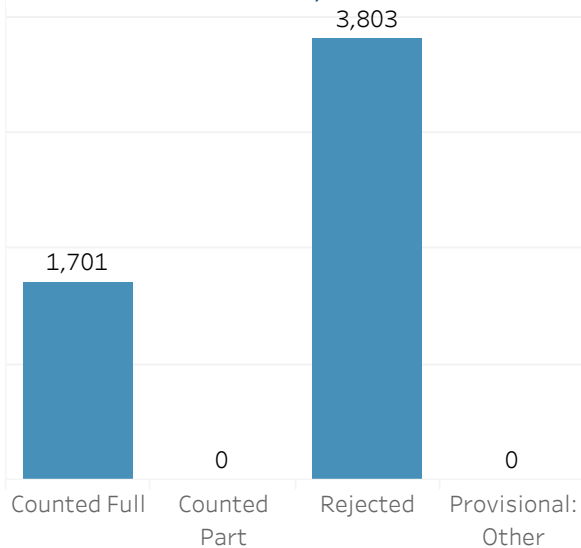

#### Ballots Counted

#### Ballots Rejected

- Uniformed Service
- Non-military Overseas
- Other

**0**  
**TOTAL**

### Section E - Provisional Ballots

Provisional Ballot Total: 5,511

### Section F - Turnout by Method

Turnout Total: 2,973,855

Note: Some fields may be blank or zero due to data not being reported or jurisdictions not collecting that data.